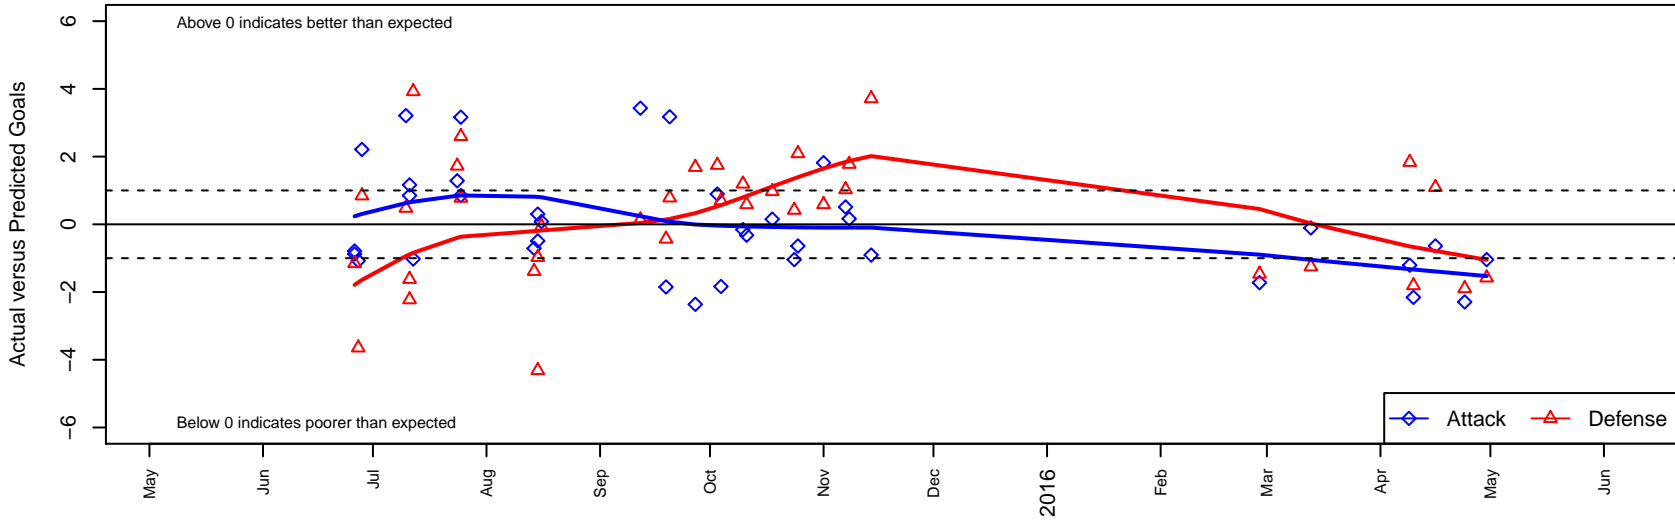

WUSC Barcelona Navy B03

Willamette United Soccer Club
 Willamette, OR
 B03 total strength=420
 attack=0.35 defense=0.2
 fall league = PTT B03 Div 2 Green
 spr league = Spr OYS B03 Div 2 Green

alt names used:
 Willamette United BU12 Barca Navy
 WILLAMETTE UNITED WILLAMETTE UNITEE
 WUSC B03 Barca Navy
 WUSC B03 Barca Navy
 WUSC BU12 Barca Navy
 WUSC BU12 Barca Navy
 WUSC BU12 Barca Navy

WUSC Barcelona Navy B03
 Dots are actual minus expected GF (blue circles) and GA (red triangles).
 Blue line is smoothed change in attack strength. Red is smoothed change in defense strength.

**attack and defense variance (black dot)
relative to other teams
and top 10 in region**