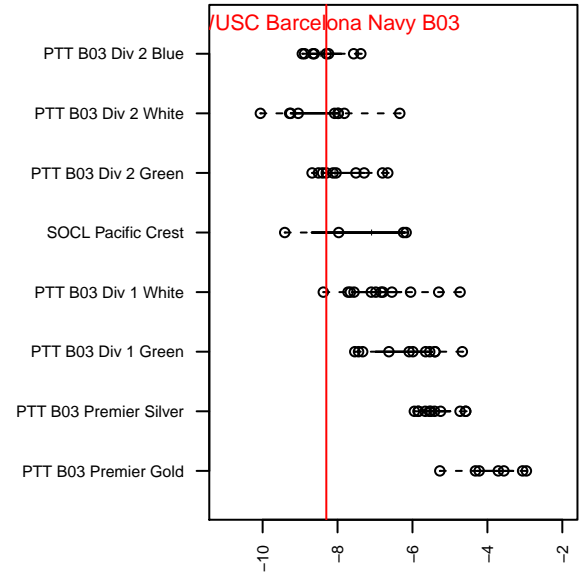

**attack and defense rating
relative to others at age
and all opponents in last 13 months**